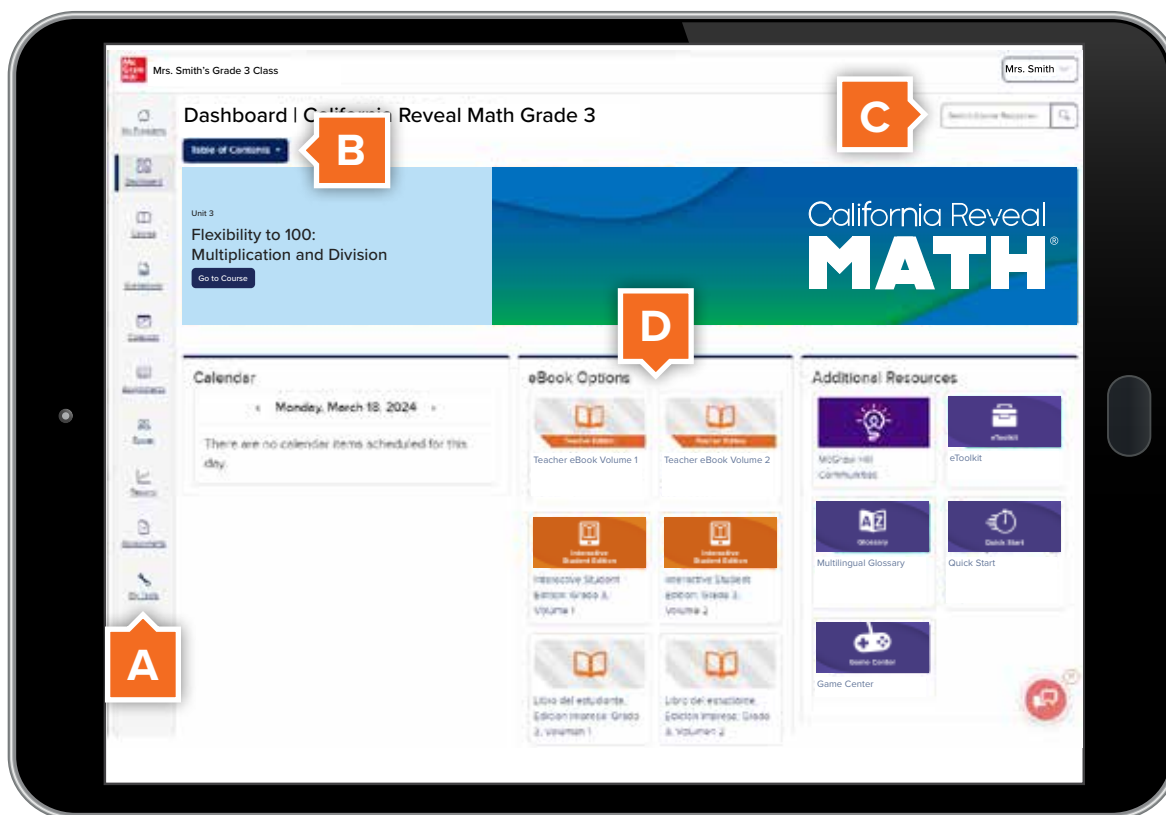

Digital Quickstart

Visit mhecalifornia.com/reveal to request your online sampling credentials.
Once received:

1. Visit my.mheducation.com, log in with your username and password, and select your desired course.

Primary Navigation for the Digital Teacher Experience

- A. Use the **Menu** to quickly find your core program tools.
- B. Browse the **Table of Contents** to find a specific unit or lesson.
- C. **Search** content by standard or keyword.
- D. Access the **course eBooks** in English and Spanish, including:
 - **Teacher Editions**
 - **Interactive and print-aligned Student Editions**

Primary Navigation for the Digital Student Experience

Student-facing content can be navigated in the same way as the teacher-facing content.

- A. Open scheduled assignments or assessments in the **To-Do List**.
- B. Browse the **Lessons** and **Past Work** to view specific lesson resources throughout the course.
- C. Access **Student Editions**.
- D. Access the **eToolkit**, **Multilingual Glossary**, **Game Center**, and other helpful resources.