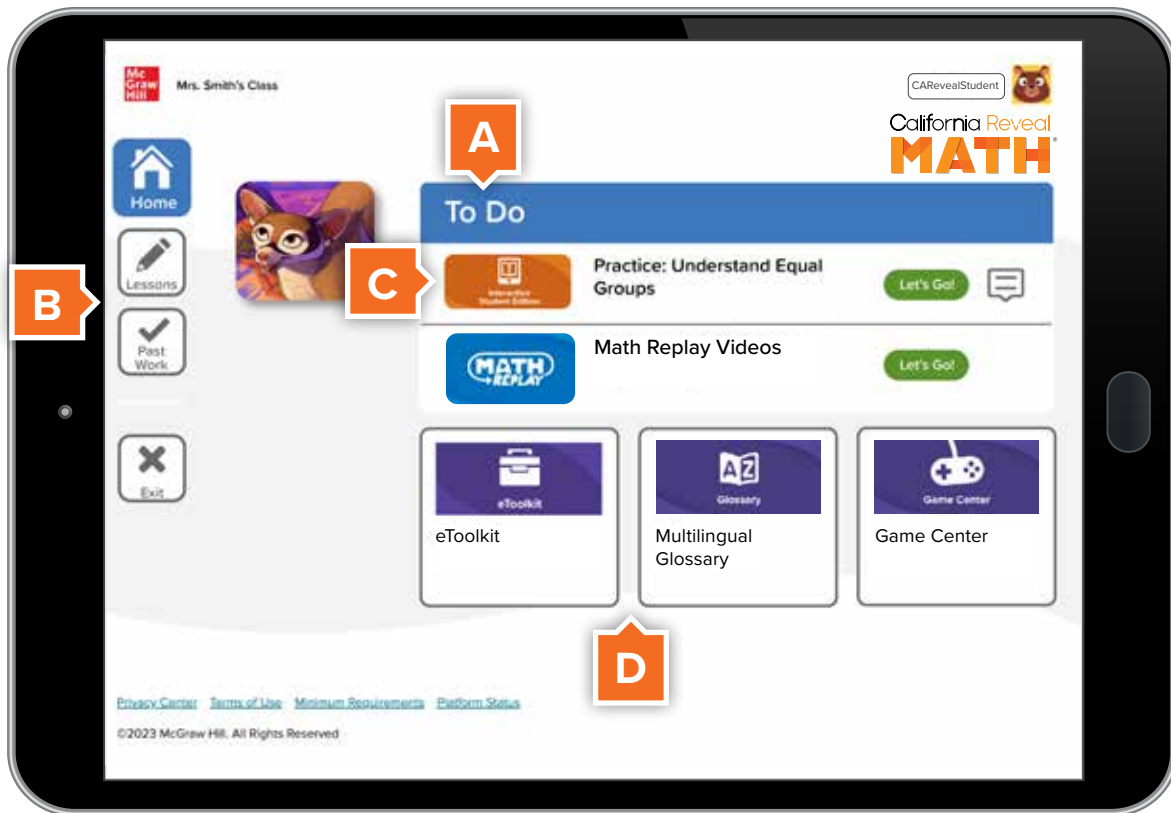

Digital Quickstart

Visit mhecalifornia.com/reveal to request your online sampling credentials.
Once received:

1. Visit my.mheducation.com, log in with your username and password, and select your desired course.

Primary Navigation for the Digital Teacher Experience

- A. Use the **Menu** to quickly find your core program tools.
- B. Browse the **Table of Contents** to find a specific unit or lesson.
- C. **Search** content by standard or keyword.
- D. Access the **course eBooks** in English and Spanish, including:
 - **Teacher Editions**
 - **Interactive and print-aligned Student Editions**

Primary Navigation for the Digital Student Experience

Student-facing content can be navigated in the same way as the teacher-facing content.

- A. Open scheduled assignments or assessments in the **To-Do List**.
- B. Browse the **Lessons** and **Past Work** to view specific lesson resources throughout the course.
- C. Access **Student Editions**.
- D. Access the **eToolkit**, **Multilingual Glossary**, **Game Center**, and other helpful resources.